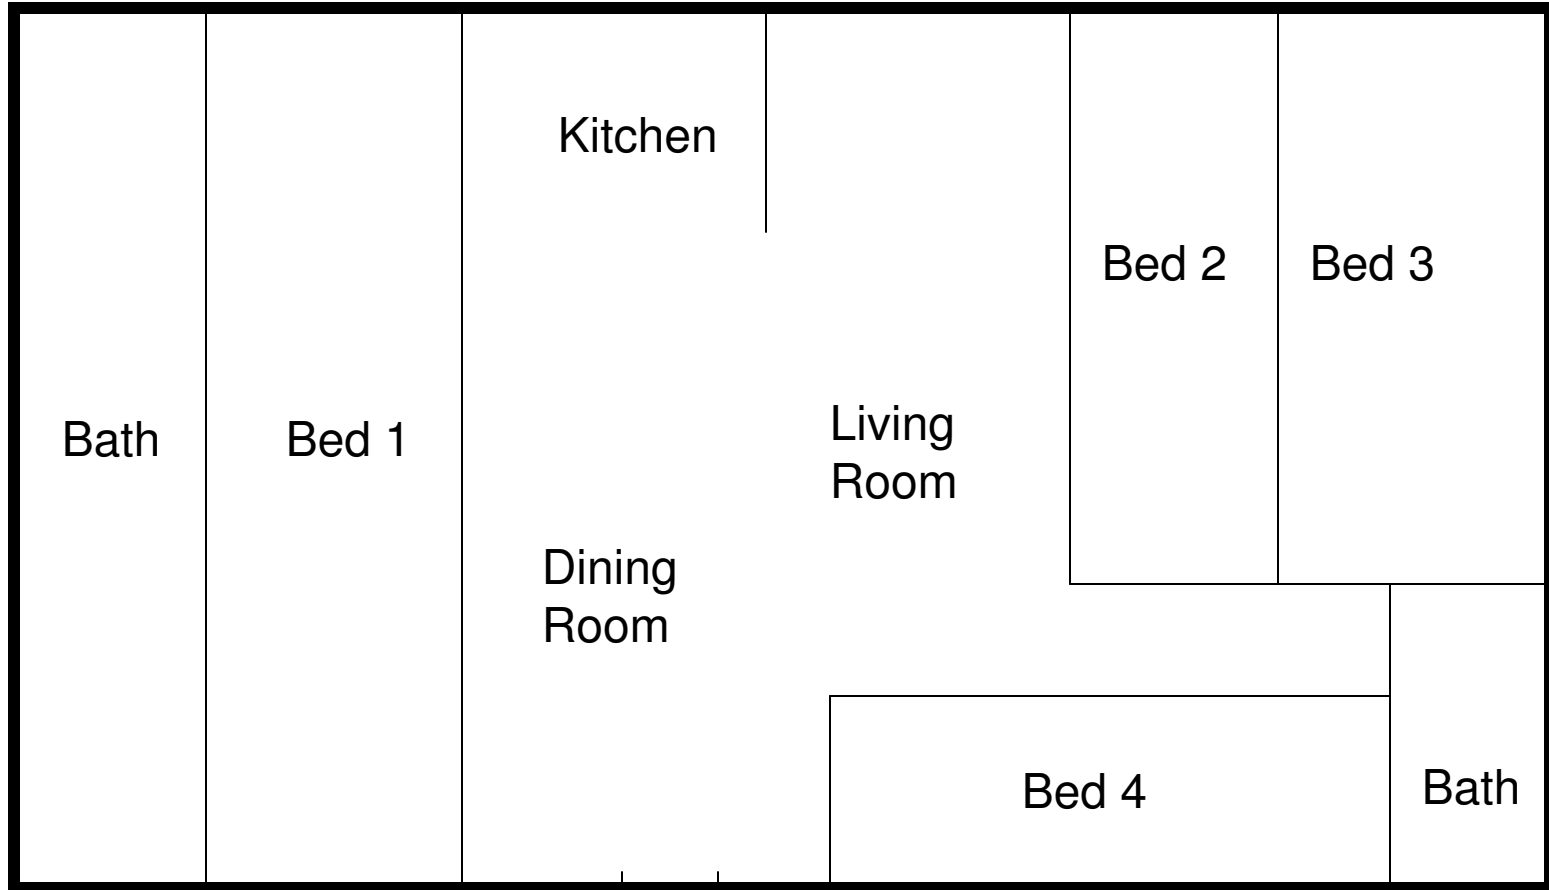

Floor Plan III: 1,140 Square Foot 3 Bedroom 2 Bath

Floor Plan IV: 1,280 Square Foot 4 Bedroom 2 Bath

Floor Plan I: 1,036 Square Foot 3 Bedroom 2 Bath