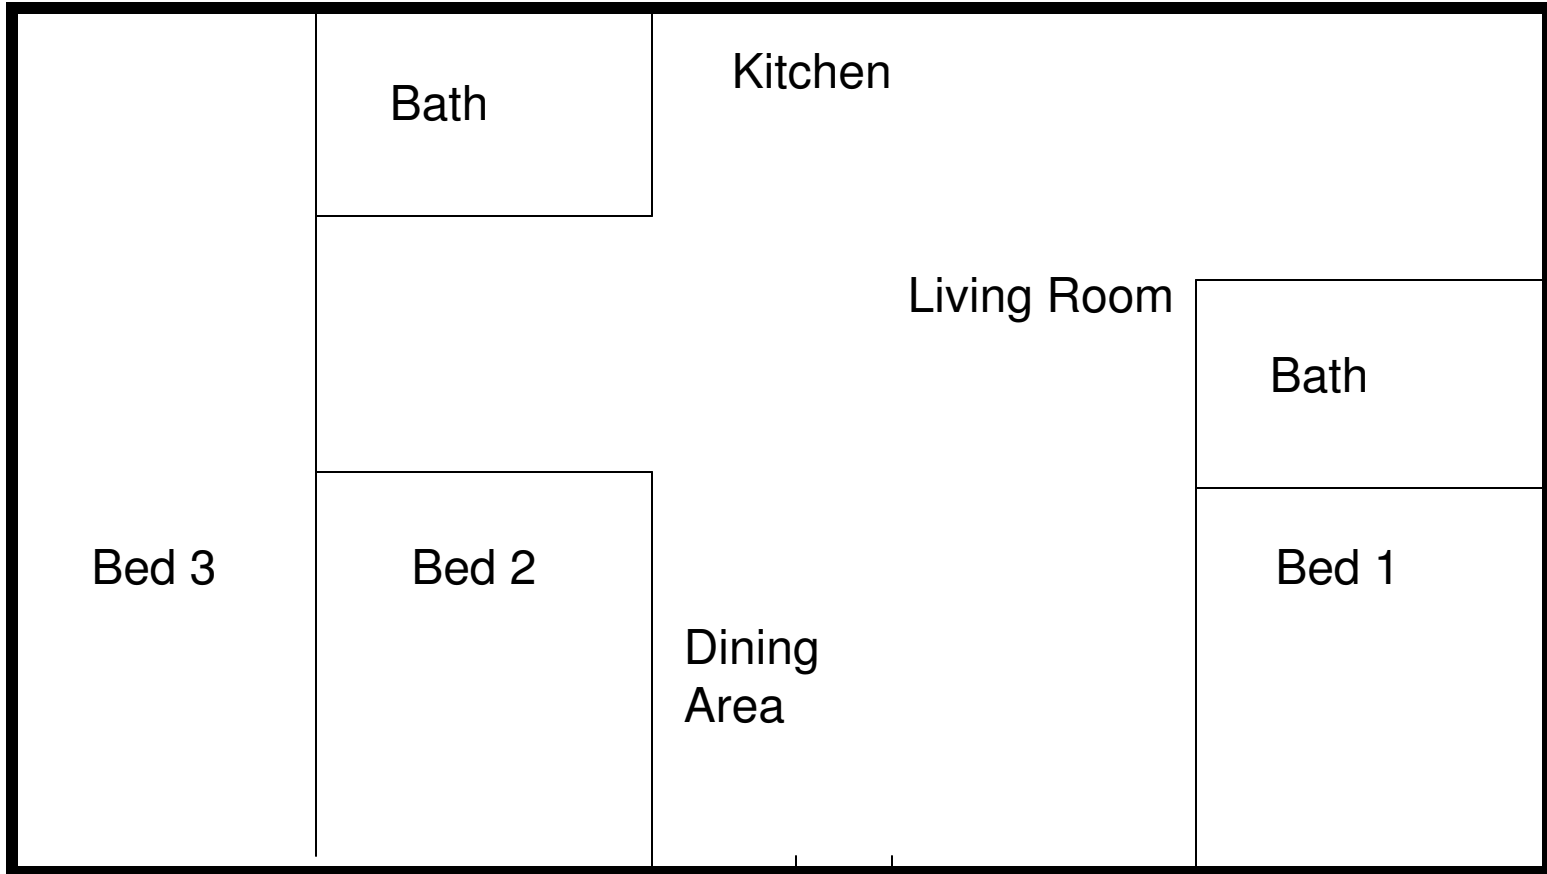

Floor Plan III: 1,140 Square Foot 3 Bedroom 2 Bath

Floor Plan IV: 1,280 Square Foot 4 Bedroom 2 Bath

Floor Plan I: 1,036 Square Foot 3 Bedroom 2 Bath